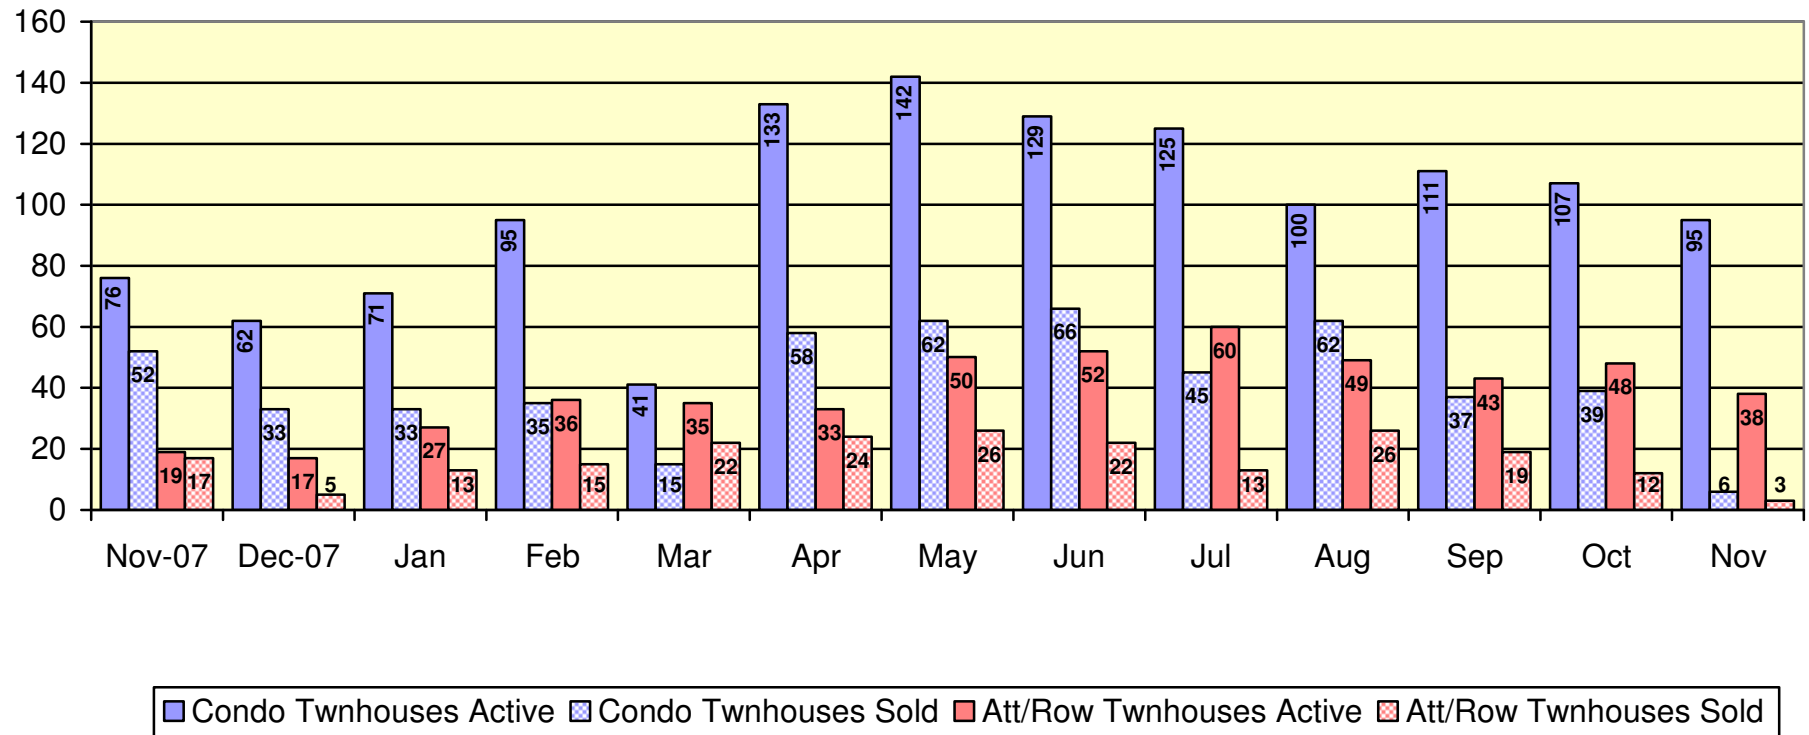

Housing Prices Chart for Central West Mississauga 2008 (TREB District W20)

For more detailed information please contact

Rufiya Trepysko
Sales Representative

Right At Home Realty Inc., Brokerage
416-358-3351 Direct
905-565-9200 Office
www.moneyinrealestate.ca

List to Sell Ratio for Central West Mississauga 2008 (TREB District W20)

For more detailed information please contact

Rufiya Trepshko
Sales Representative

Right At Home Realty Inc., Brokerage

416-358-3351 Direct