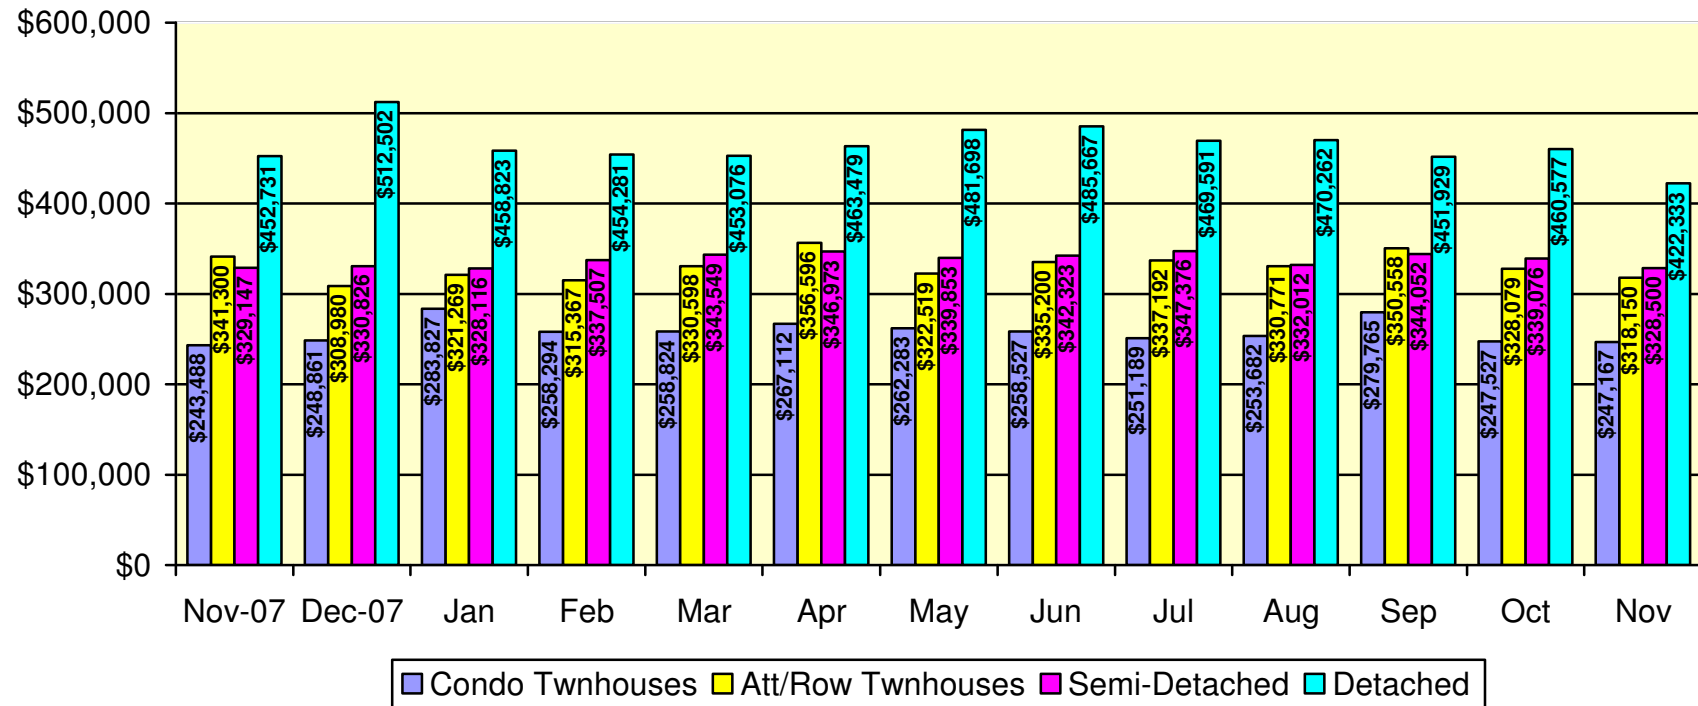

Housing Prices Chart for Central West Mississauga 2008 (TREB District W20)

For more detailed information please contact

Rufiya Trepysko
Sales Representative

Right At Home Realty Inc., Brokerage
416-358-3351 Direct
905-565-9200 Office
www.moneyinrealestate.ca