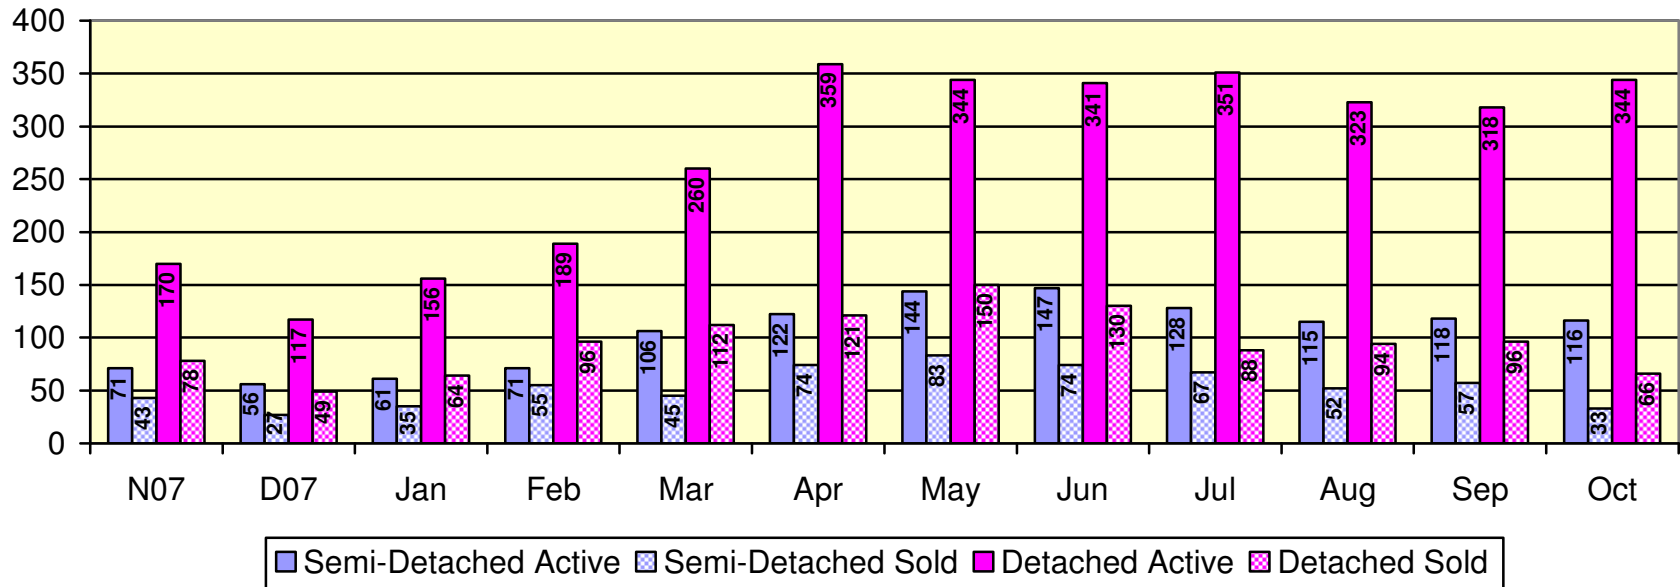

List to Sell Ratio for Central West Mississauga 2008 (TREB District W20)

For more detailed information please contact

Rufiya Trepshko
Sales Representative

Right At Home Realty Inc., Brokerage

416-358-3351 Direct

905-565-9200 Office

www.moneyinrealestate.ca

All information gathered using Toronto Real Estate Board (TREB) MLS Statistics. Although the author endeavours to ensure the accuracy and timeliness of information, it is not guaranteed. The author accepts no responsibility for any loss arising from any use or reliance on the information contained herein.